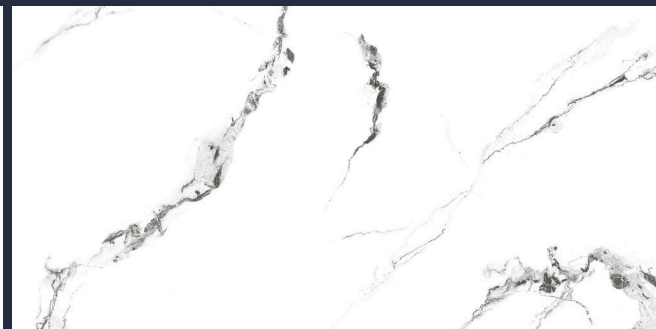

600 X 1200 MM

LUME STATUARIO

THICKNESS 8.5 MM

SURFACE Glossy

RANDOM 3