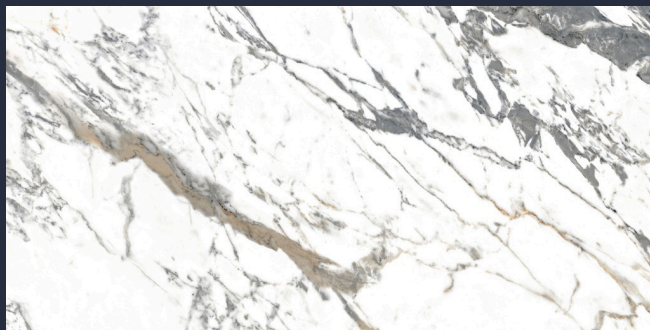

600 X 1200 MM

PANDA GOLD

THICKNESS 8.5 MM

SURFACE Glossy

RANDOM 3