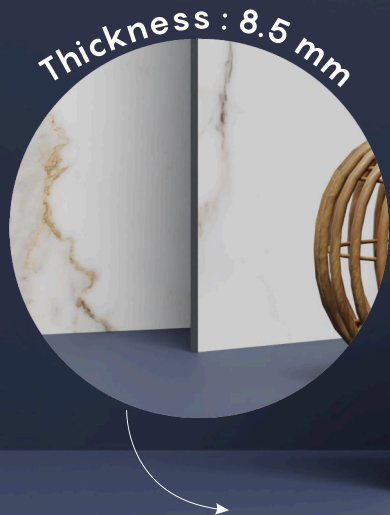

Extraordinary Collection

The 600x1200mm tiles give a charming look to a space with their compact size and seamless appeal. They offer infinite design possibilities with their incredible and attractive style

GVT
PGVT
COLLECTION

600 X
1200 MM

High
Strength

Maintenance
Free

Eco
Friendly

Random
Designs

Water
Absorption

Chemical
Resistant