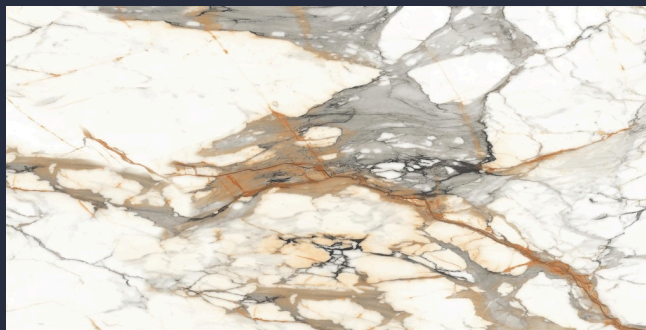

600 X 1200 MM

CALACUTTA LUX

THICKNESS 8.5 MM

SURFACE Glossy

RANDOM 3

CLICK TO
WATCH
HD
PHOTO