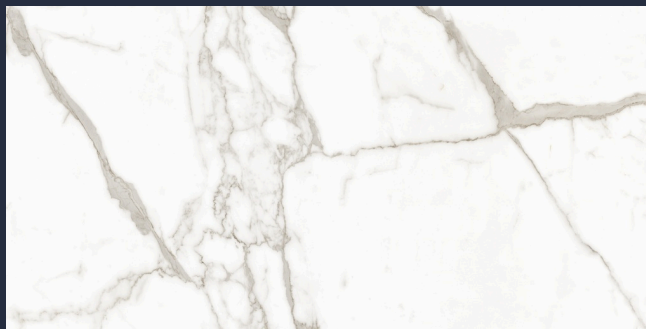

CLICK TO
WATCH
HD
PHOTO