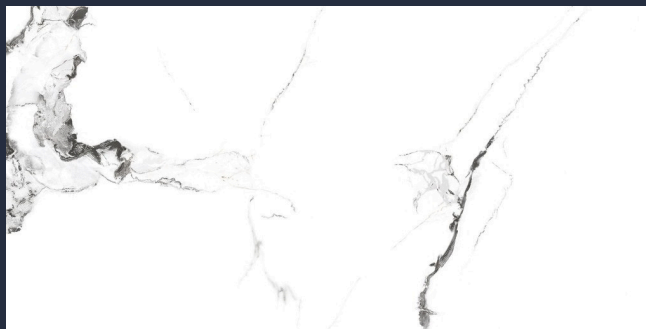

600 X 1200 MM

LUME STATUARIO

THICKNESS 8.5 MM

SURFACE Glossy

RANDOM 3