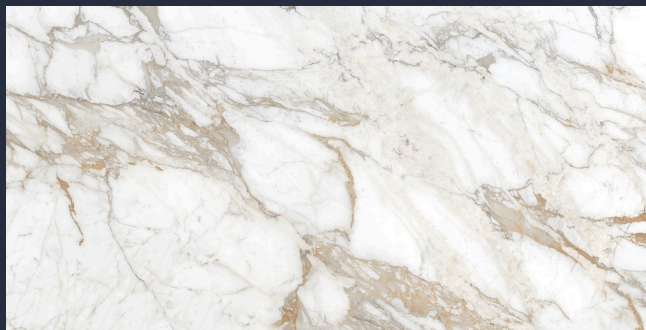

SURFACE Glossy

RANDOM 4

600 X 1200 MM

CALACATTA ORO

THICKNESS 8.5 MM

SURFACE Glossy

RANDOM 3

600 X 1200 MM