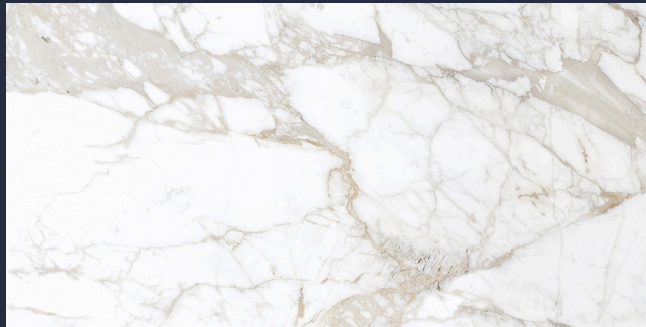

SURFACE Glossy

RANDOM 4

600 X 1200 MM

CALACATTA ORO

THICKNESS 8.5 MM

SURFACE Glossy

RANDOM 3

600 X 1200 MM