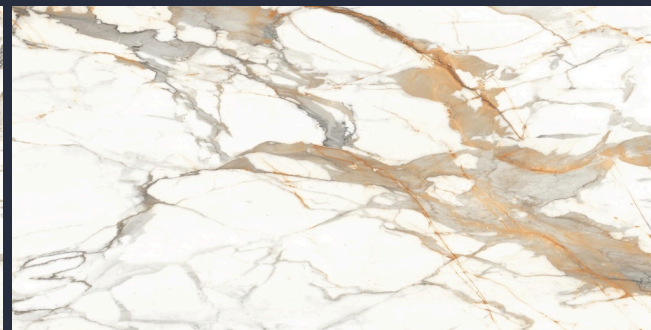

600 X 1200 MM

CALACUTTA LUX

THICKNESS 8.5 MM

SURFACE Glossy

RANDOM 3

CLICK TO
WATCH
HD
PHOTO