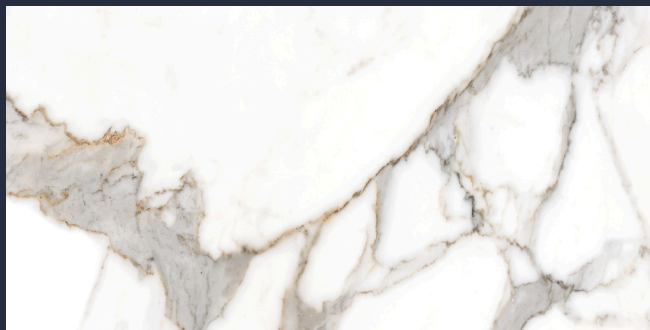

600 X 1200 MM

SUPERB SATUARIO

THICKNESS 8.5 MM

SURFACE Glossy

RANDOM 6