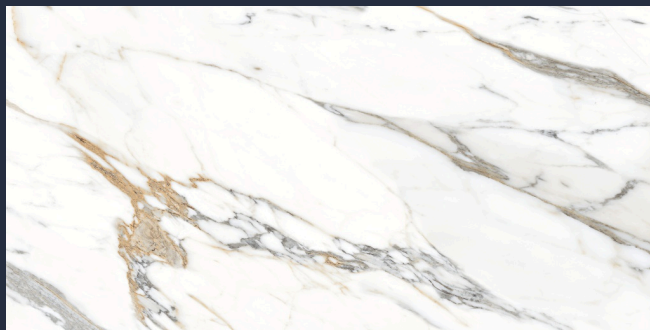

600 X 1200 MM

CALCATTA CARVE

THICKNESS 8.5 MM

SURFACE Glossy

RANDOM 5