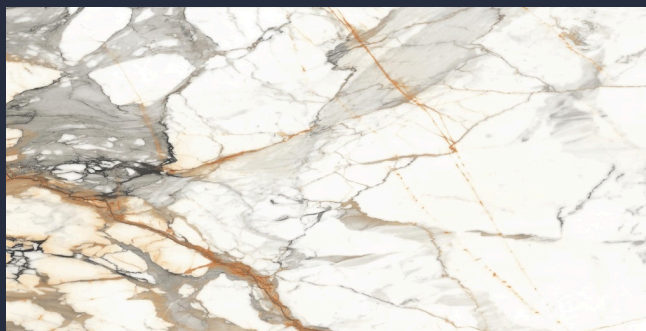

600 X 1200 MM

CALACUTTA LUX

THICKNESS 8.5 MM

SURFACE Glossy

RANDOM 3

CLICK TO
WATCH
HD
PHOTO