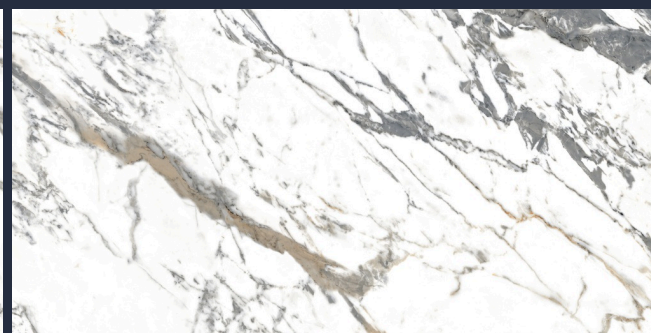

600 X 1200 MM

PANDA GOLD

THICKNESS 8.5 MM

SURFACE Glossy

RANDOM 3