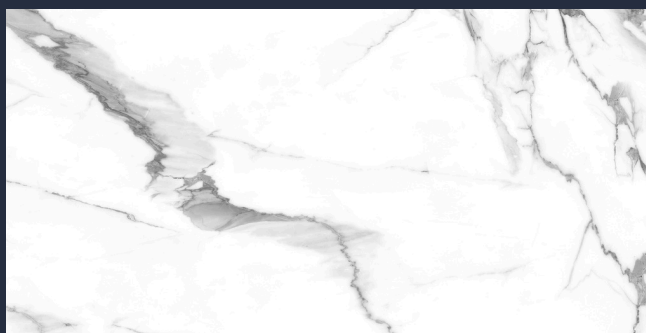

THICKNESS 8.5 MM

SURFACE Glossy

RANDOM 5

600 X 1200 MM

CAPRIA

THICKNESS 8.5 MM

SURFACE Glossy

RANDOM 5