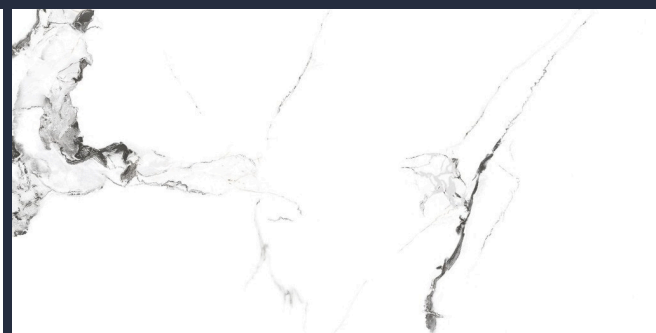

600 X 1200 MM

LUME STATUARIO

THICKNESS 8.5 MM

SURFACE Glossy

RANDOM 3