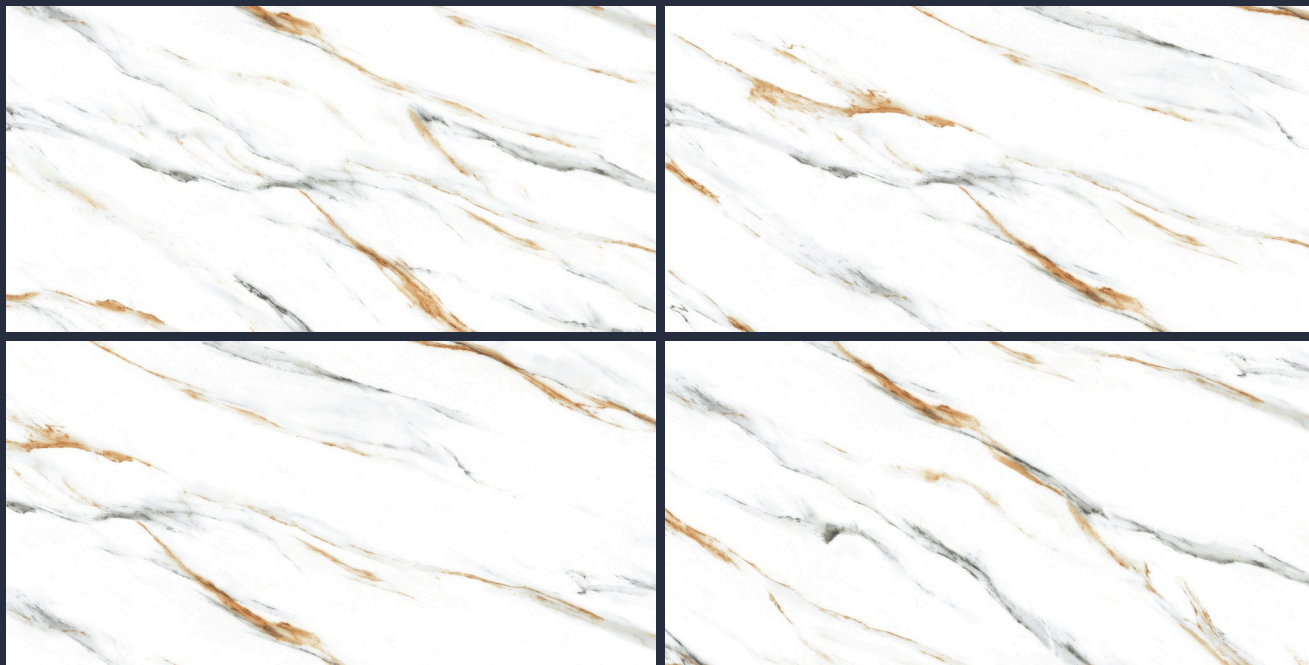

600 X 1200 MM

LAVA STATUARIO

THICKNESS 8.5 MM

SURFACE Glossy

RANDOM 5