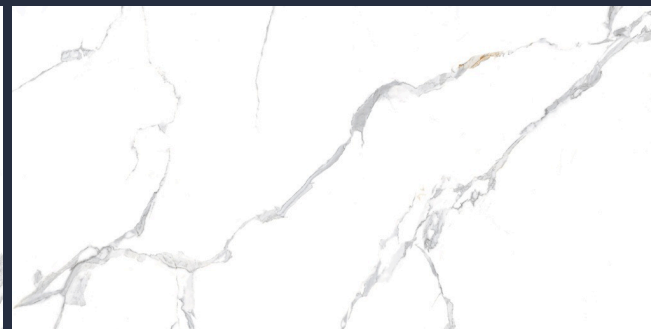

600 X 1200 MM

AGATA STATUARIO

THICKNESS 8.5 MM

SURFACE Glossy

RANDOM 3