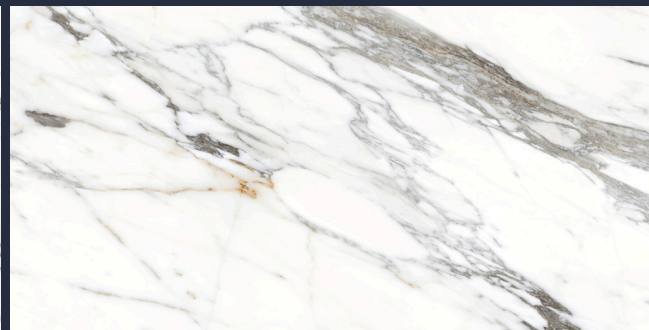

600 X 1200 MM

CALCATTA CARVE

THICKNESS 8.5 MM

SURFACE Glossy

RANDOM 5