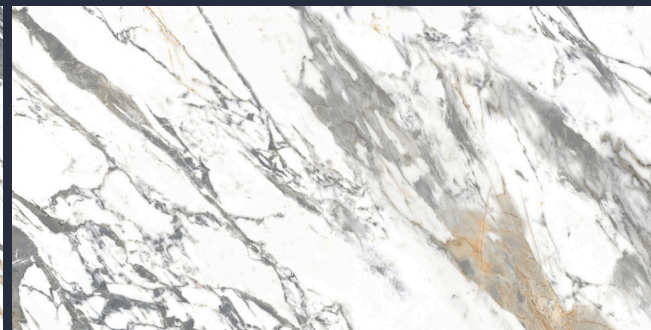

600 X 1200 MM

PANDA GOLD

THICKNESS 8.5 MM

SURFACE Glossy

RANDOM 3