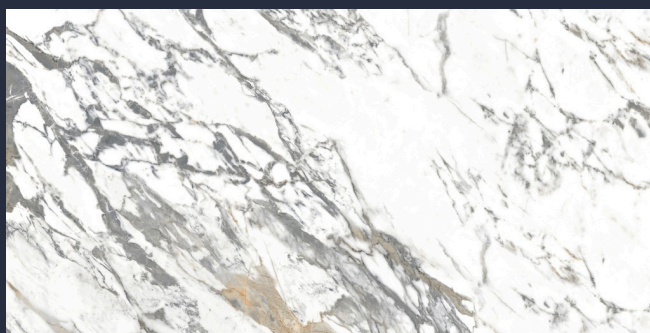

600 X 1200 MM

PANDA GOLD

THICKNESS 8.5 MM

SURFACE Glossy

RANDOM 3