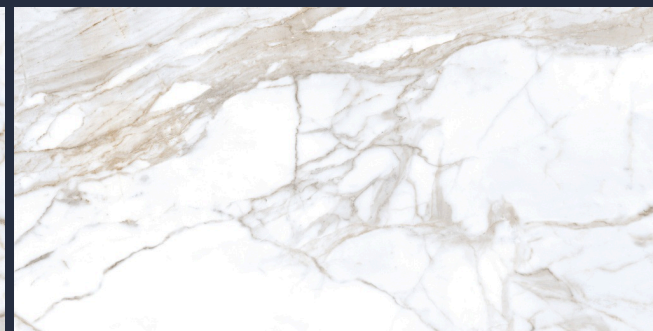

CLICK TO
WATCH
HD
PHOTO