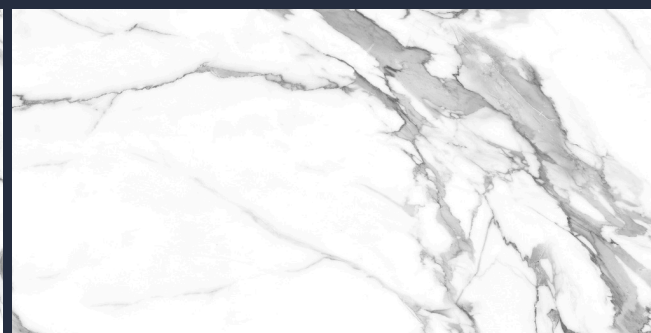

THICKNESS 8.5 MM

SURFACE Glossy

RANDOM 5

600 X 1200 MM

CAPRIA

THICKNESS 8.5 MM

SURFACE Glossy

RANDOM 5