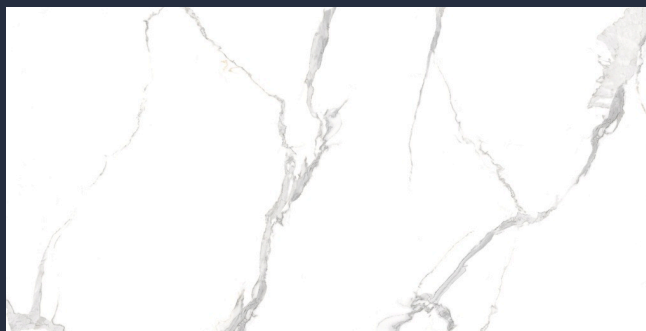

600 X 1200 MM

AGATA STATUARIO

THICKNESS 8.5 MM

SURFACE Glossy

RANDOM 3