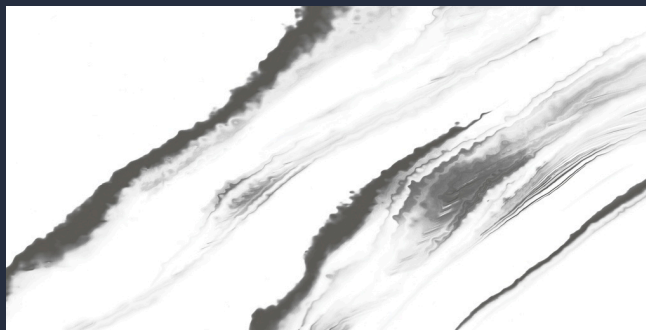

600 X 1200 MM

MOON GREY

THICKNESS 8.5 MM

SURFACE Glossy

RANDOM 6