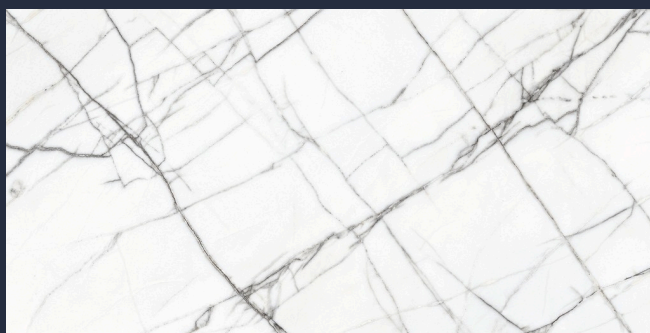

600 X 1200 MM

PEARL STATUARIO

THICKNESS 8.5 MM

SURFACE Glossy

RANDOM 4