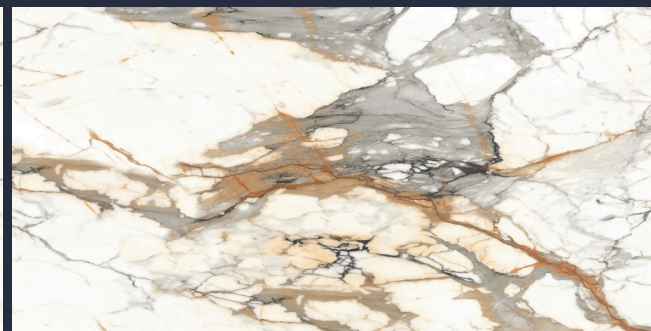

600 X 1200 MM

CALACUTTA LUX

THICKNESS 8.5 MM

SURFACE Glossy

RANDOM 3

CLICK TO
WATCH
HD
PHOTO