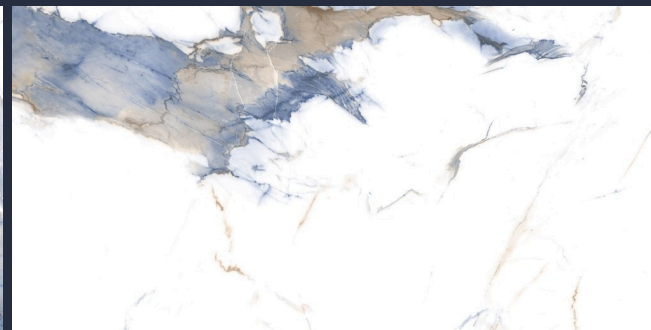

CLICK TO
WATCH
HD
PHOTO