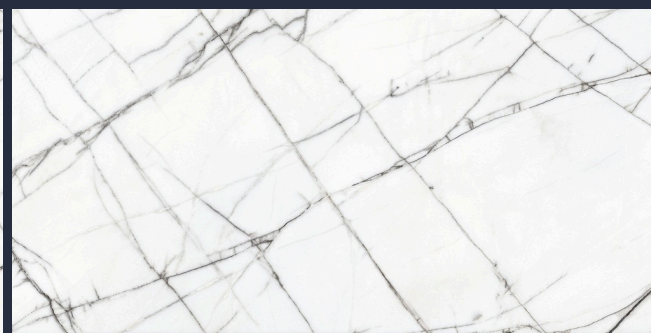

600 X 1200 MM

PEARL STATUARIO

THICKNESS 8.5 MM

SURFACE Glossy

RANDOM 4