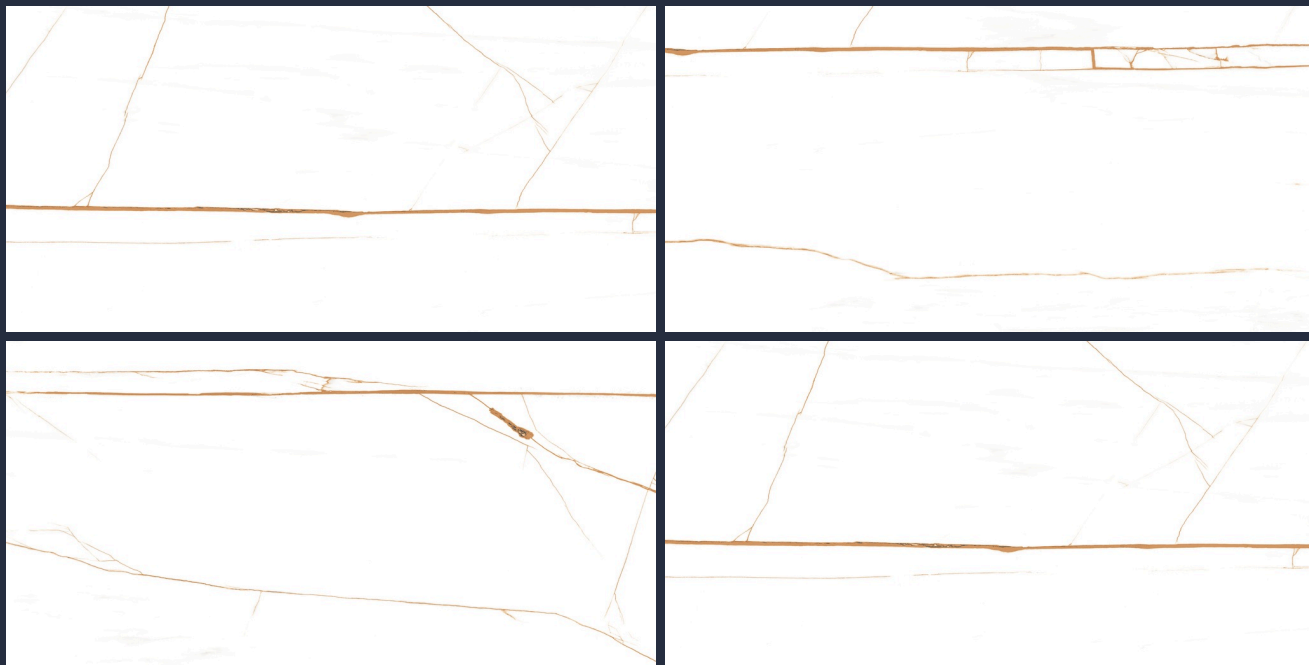

600 X 1200 MM

ACAPULCO GOLD

THICKNESS 8.5 MM

SURFACE Glossy

RANDOM 3