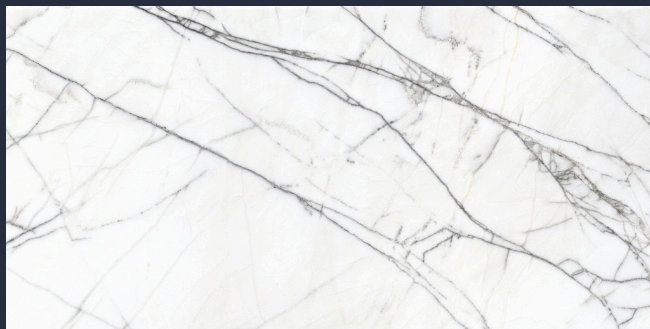

600 X 1200 MM

PEARL STATUARIO

THICKNESS 8.5 MM

SURFACE Glossy

RANDOM 4