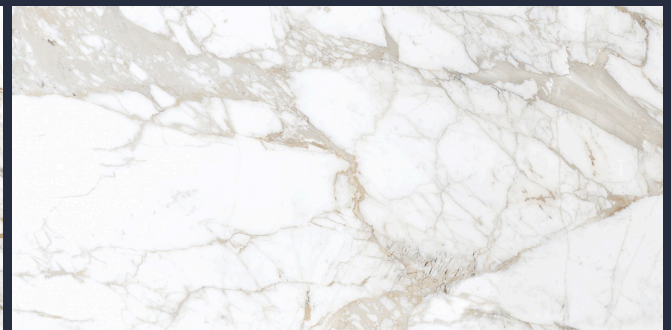

SURFACE Glossy

RANDOM 4

600 X 1200 MM

CALACATTA ORO

THICKNESS 8.5 MM

SURFACE Glossy

RANDOM 3

600 X 1200 MM