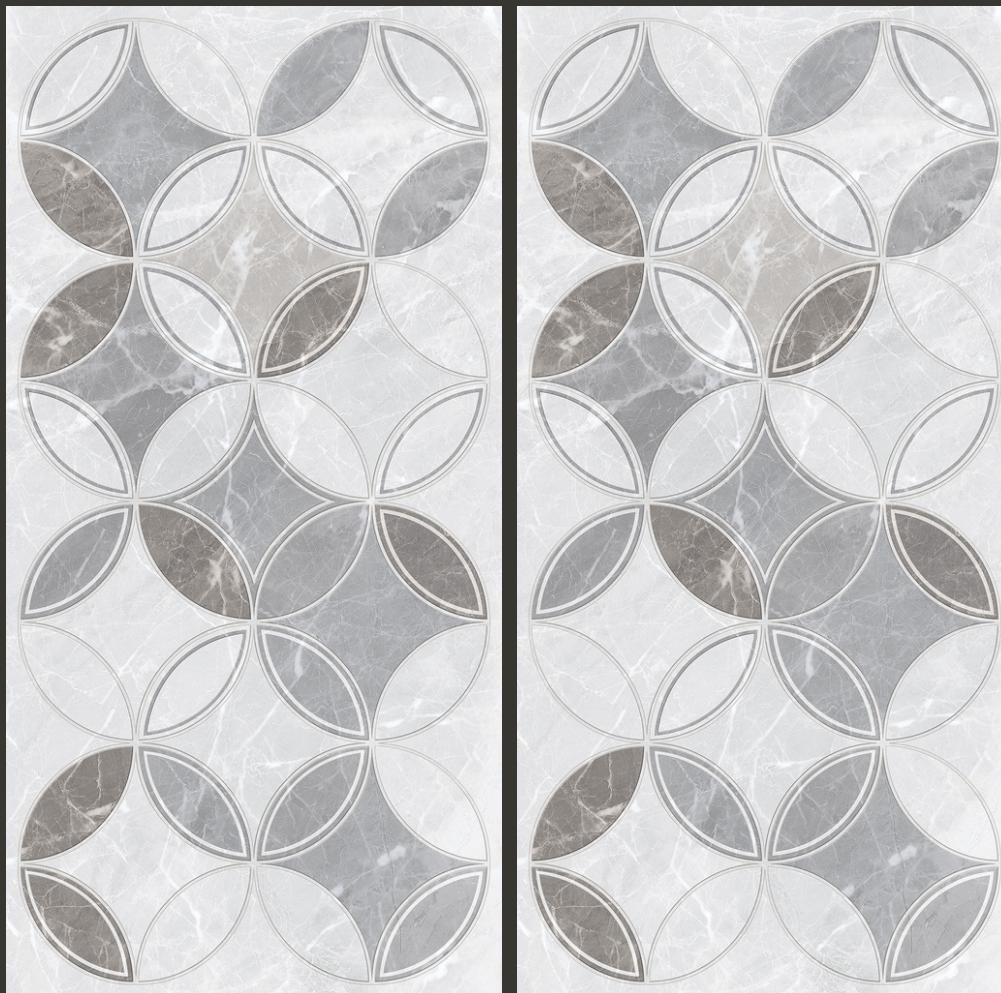

SIGNATURE LIGHT GREY DECOR