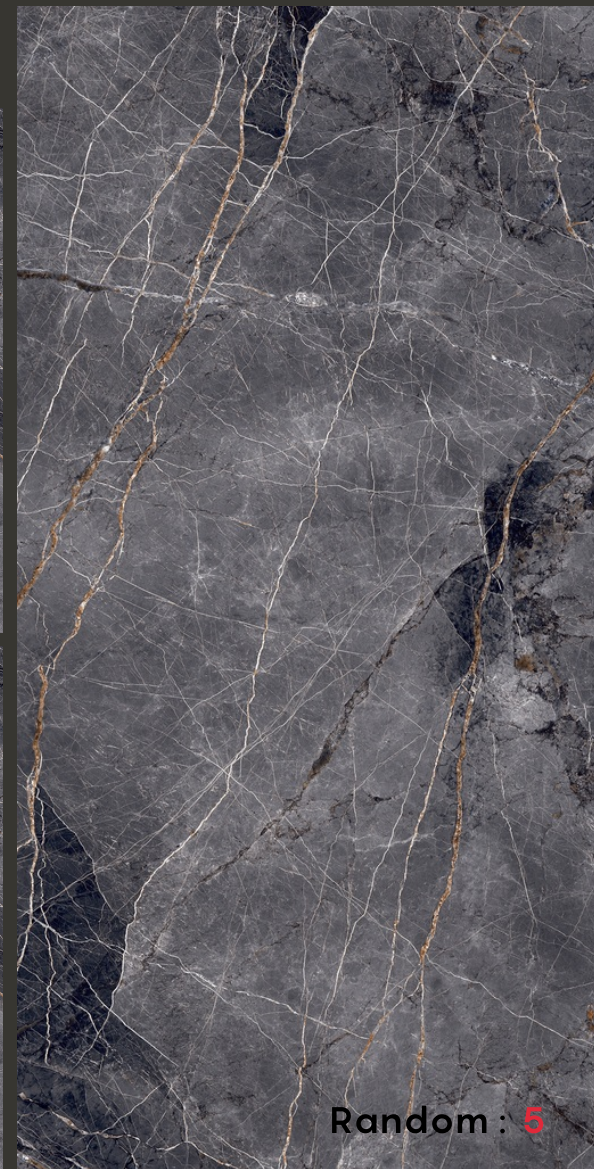

SURPRISE PURPLE