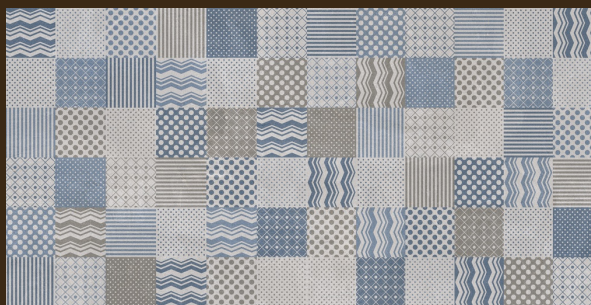

THICKNESS

8.5 MM

CLOTHY-GREY LT

SIZE

600 X 1200 MM

CLOTHY-GREY HL

SURFACE

Carving