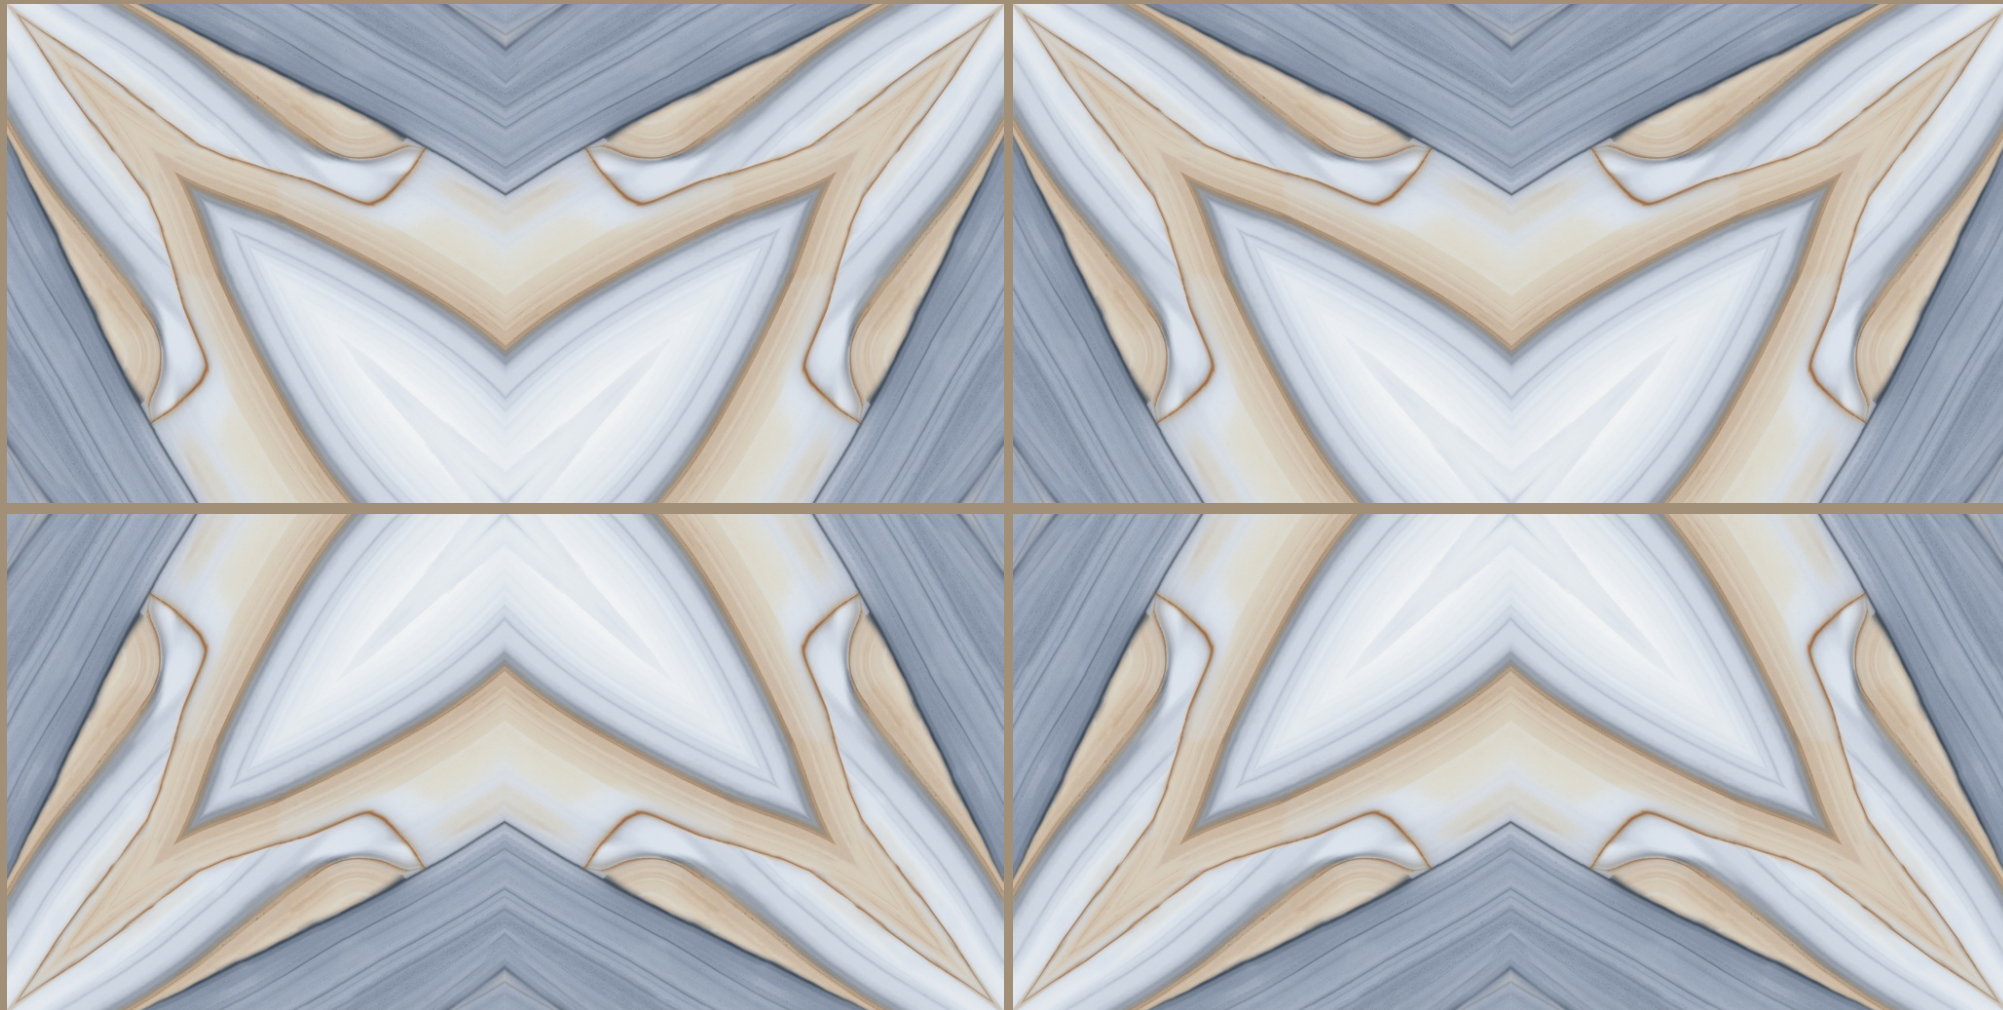

INTERIOR SKY

SIZE : 600 X 1200 MM

THICKNESS : 8.5 MM

SURFACE : Glossy