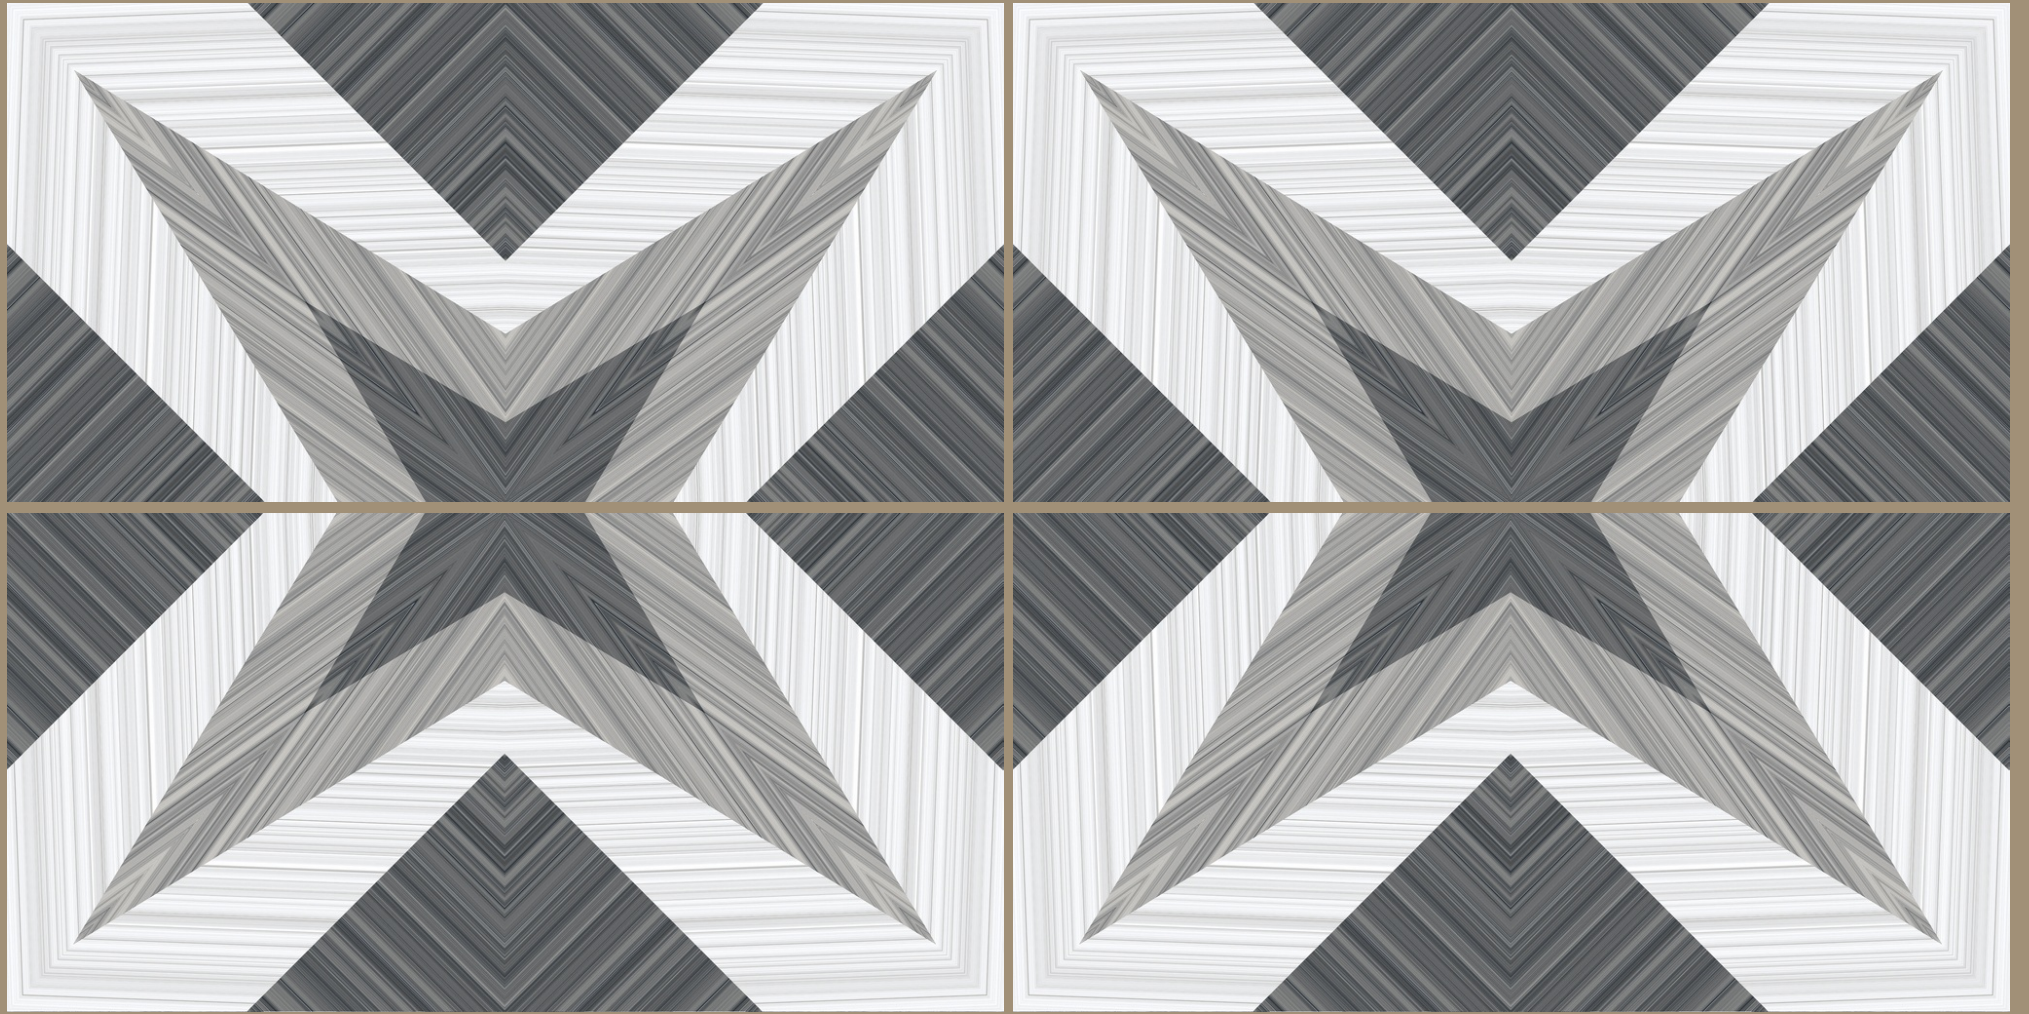

SIZE : 600 X 1200 MM
THICKNESS : 8.5 MM
SURFACE : Glossy

JASMIN GOLD

↑ 10-26/1

→
↑ ↓

← SAUNA
←
←

LUMBER GREY

SIZE : 600 X 1200 MM

THICKNESS : 8.5 MM