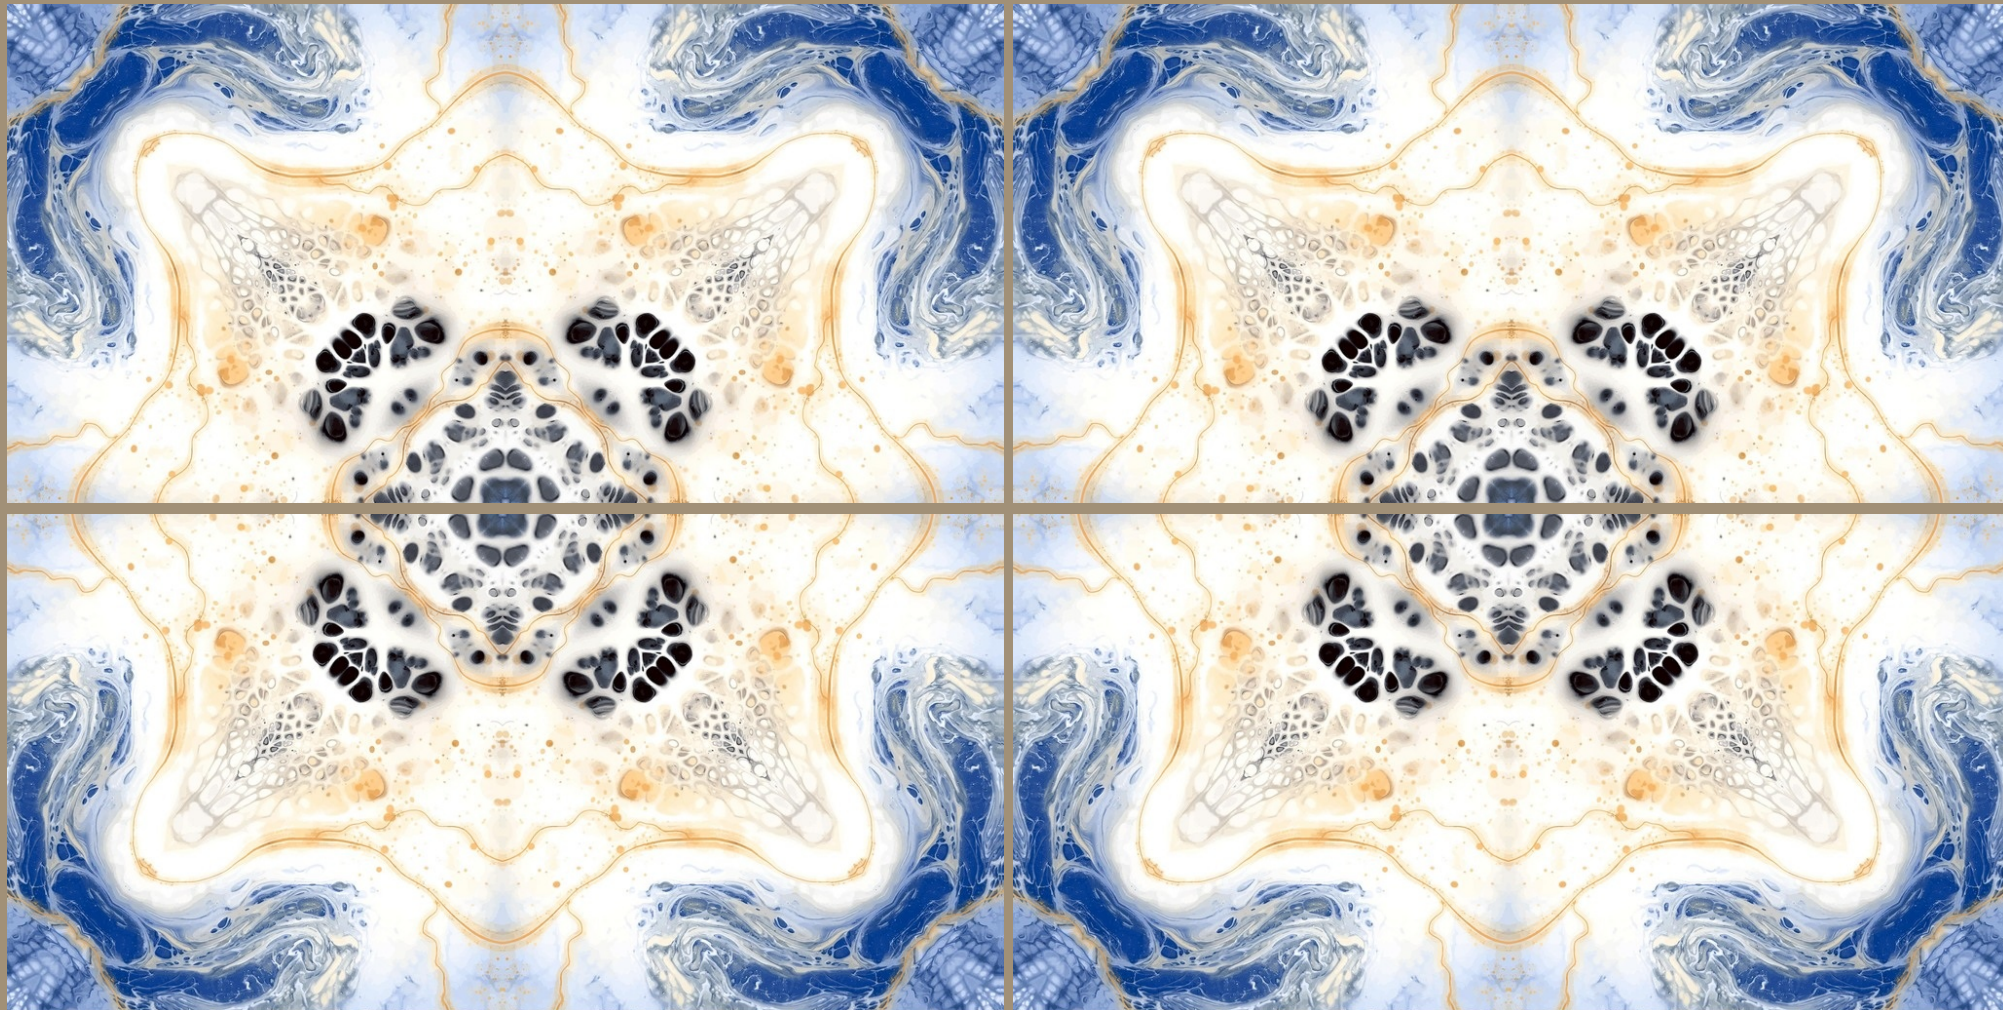

ANGEL

SIZE : 600 X 1200 MM

THICKNESS : 8.5 MM

SURFACE : High Glossy