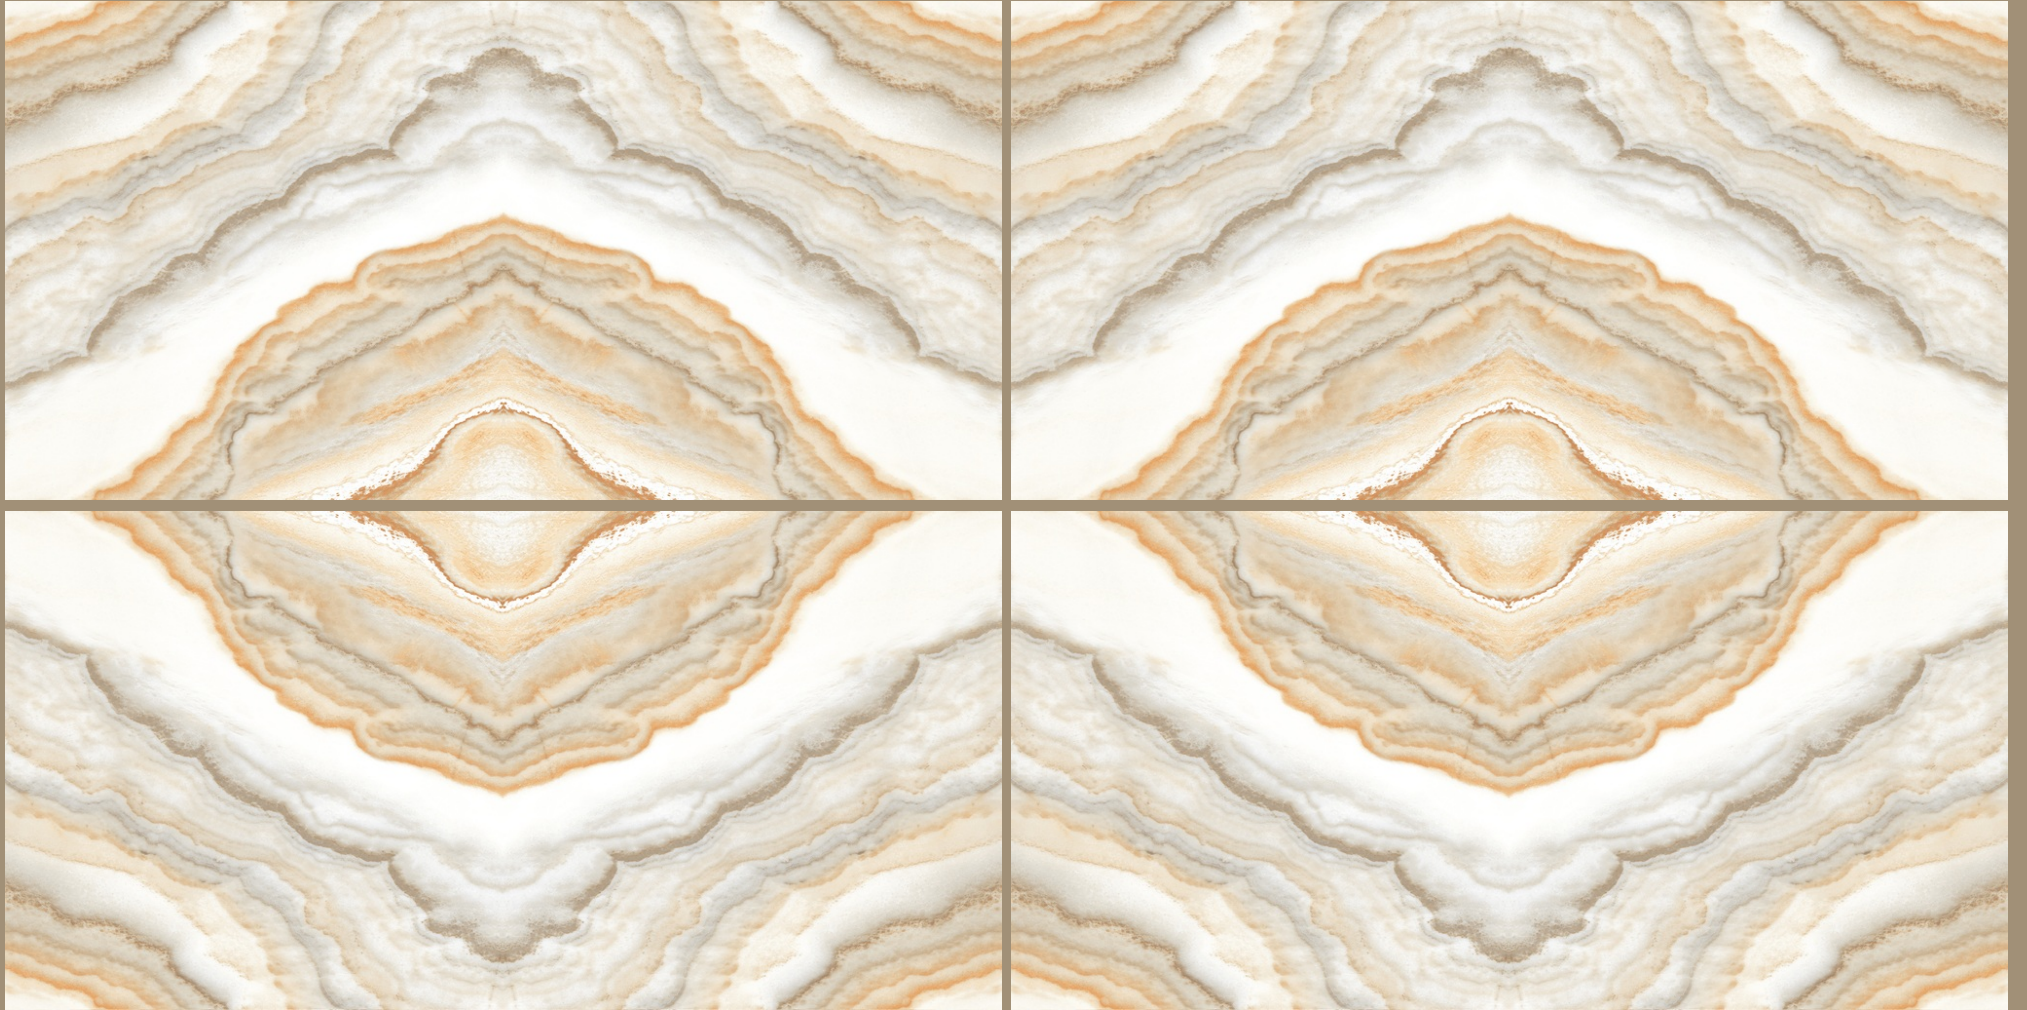

MIYELA BIEGE

SIZE : 600 X 1200 MM
THICKNESS : 8.5 MM
SURFACE : Glossy