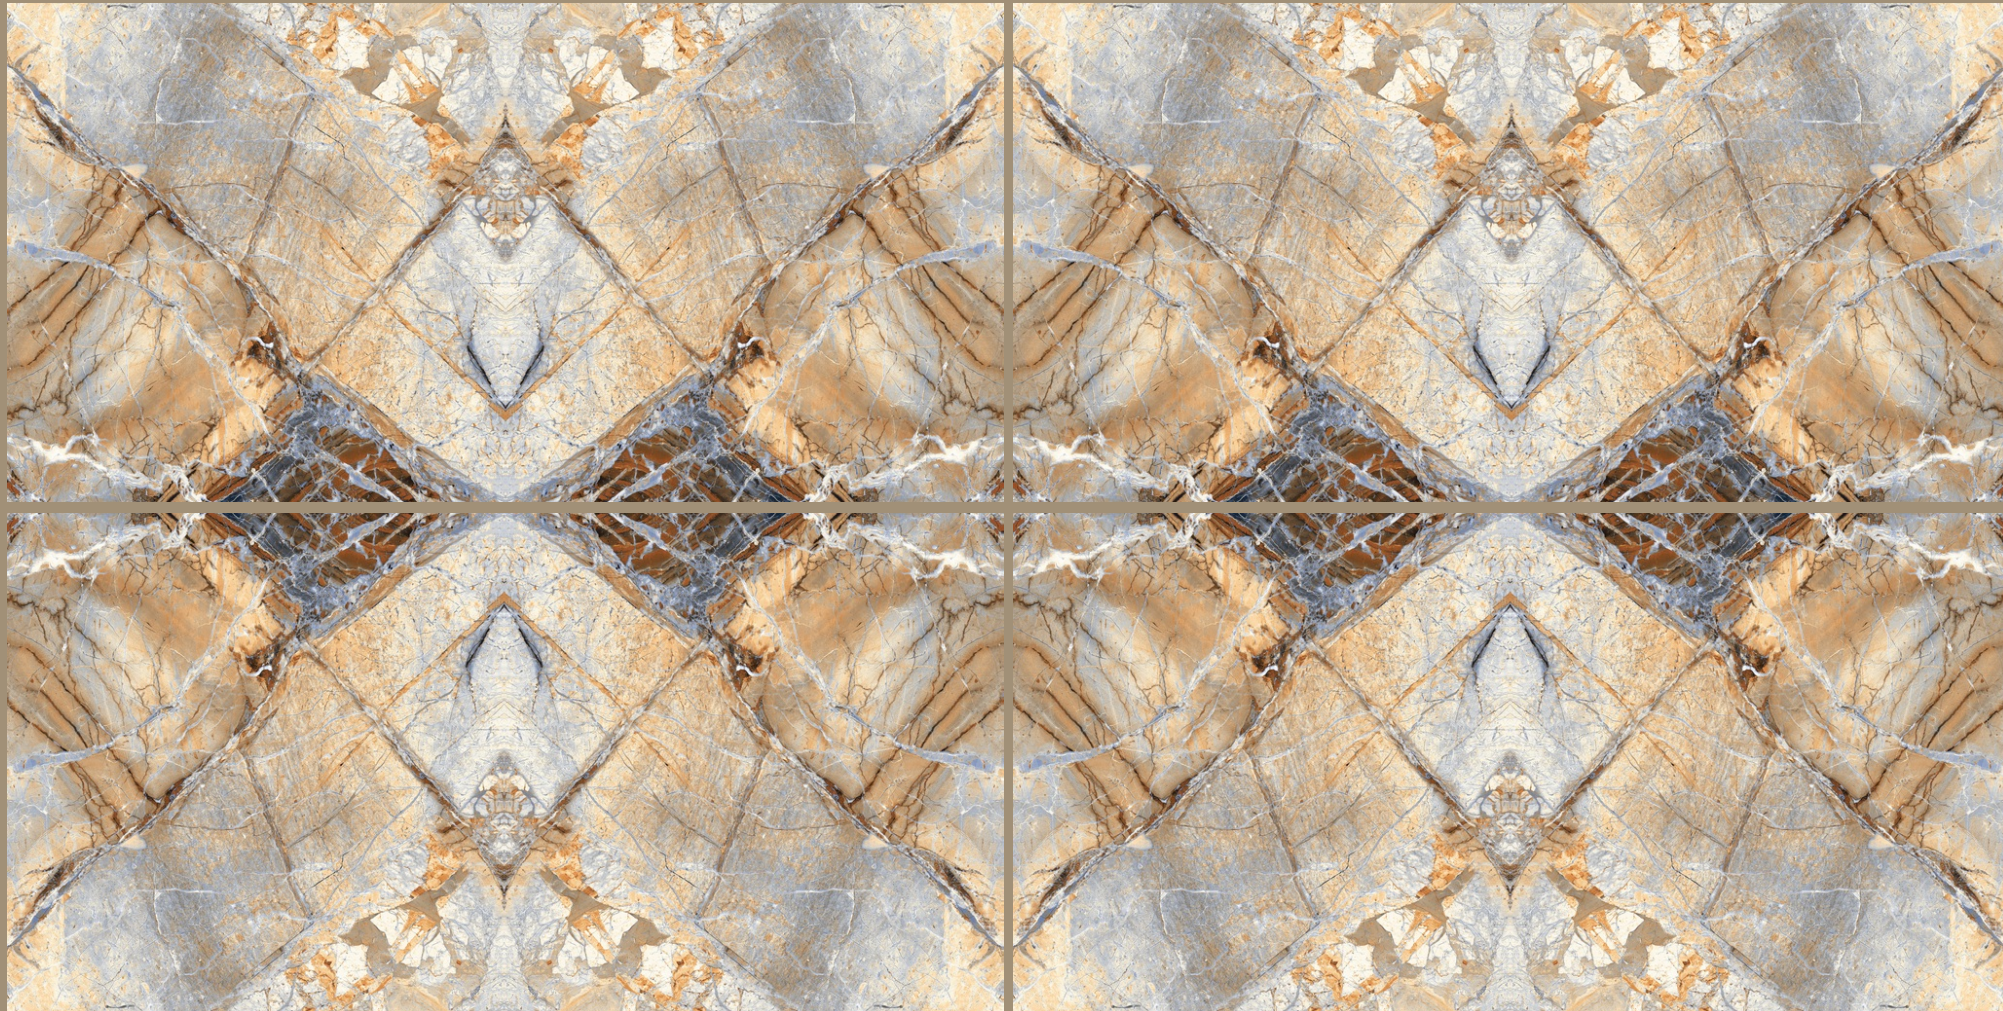

GLITZ BRECIA

SIZE : 600 X 1200 MM

THICKNESS : 8.5 MM

SURFACE : High Glossy